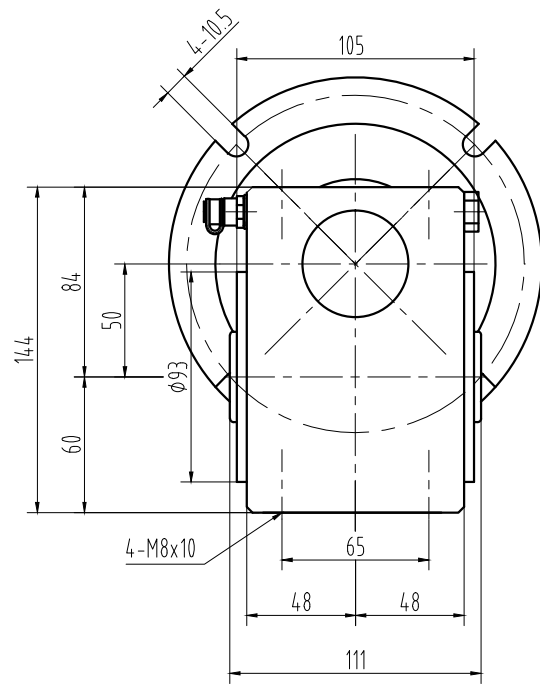

Model	JRESND50-56C
Weight[Lb]	≈ 18

JIE
JDRIIVE

SS Worm Gear