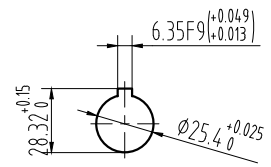

Model	JRESND50-56C
Weight[Lb]	≈ 18

JIE
JDRIIVE

SS Worm Gear