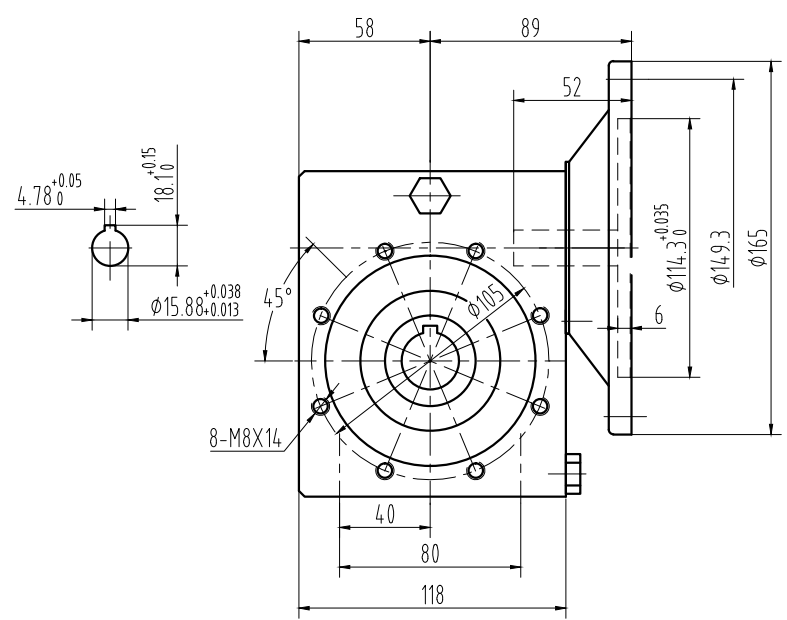

Model	JRESND50-56C
Weight[Lb]	≈ 18

JIE
JDRIIVE

SS Worm Gear