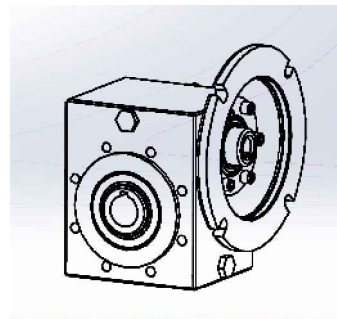

Model	JRESND50-56C
Weight[Lb]	≈ 18

JIE
JDRIIVE

SS Worm Gear