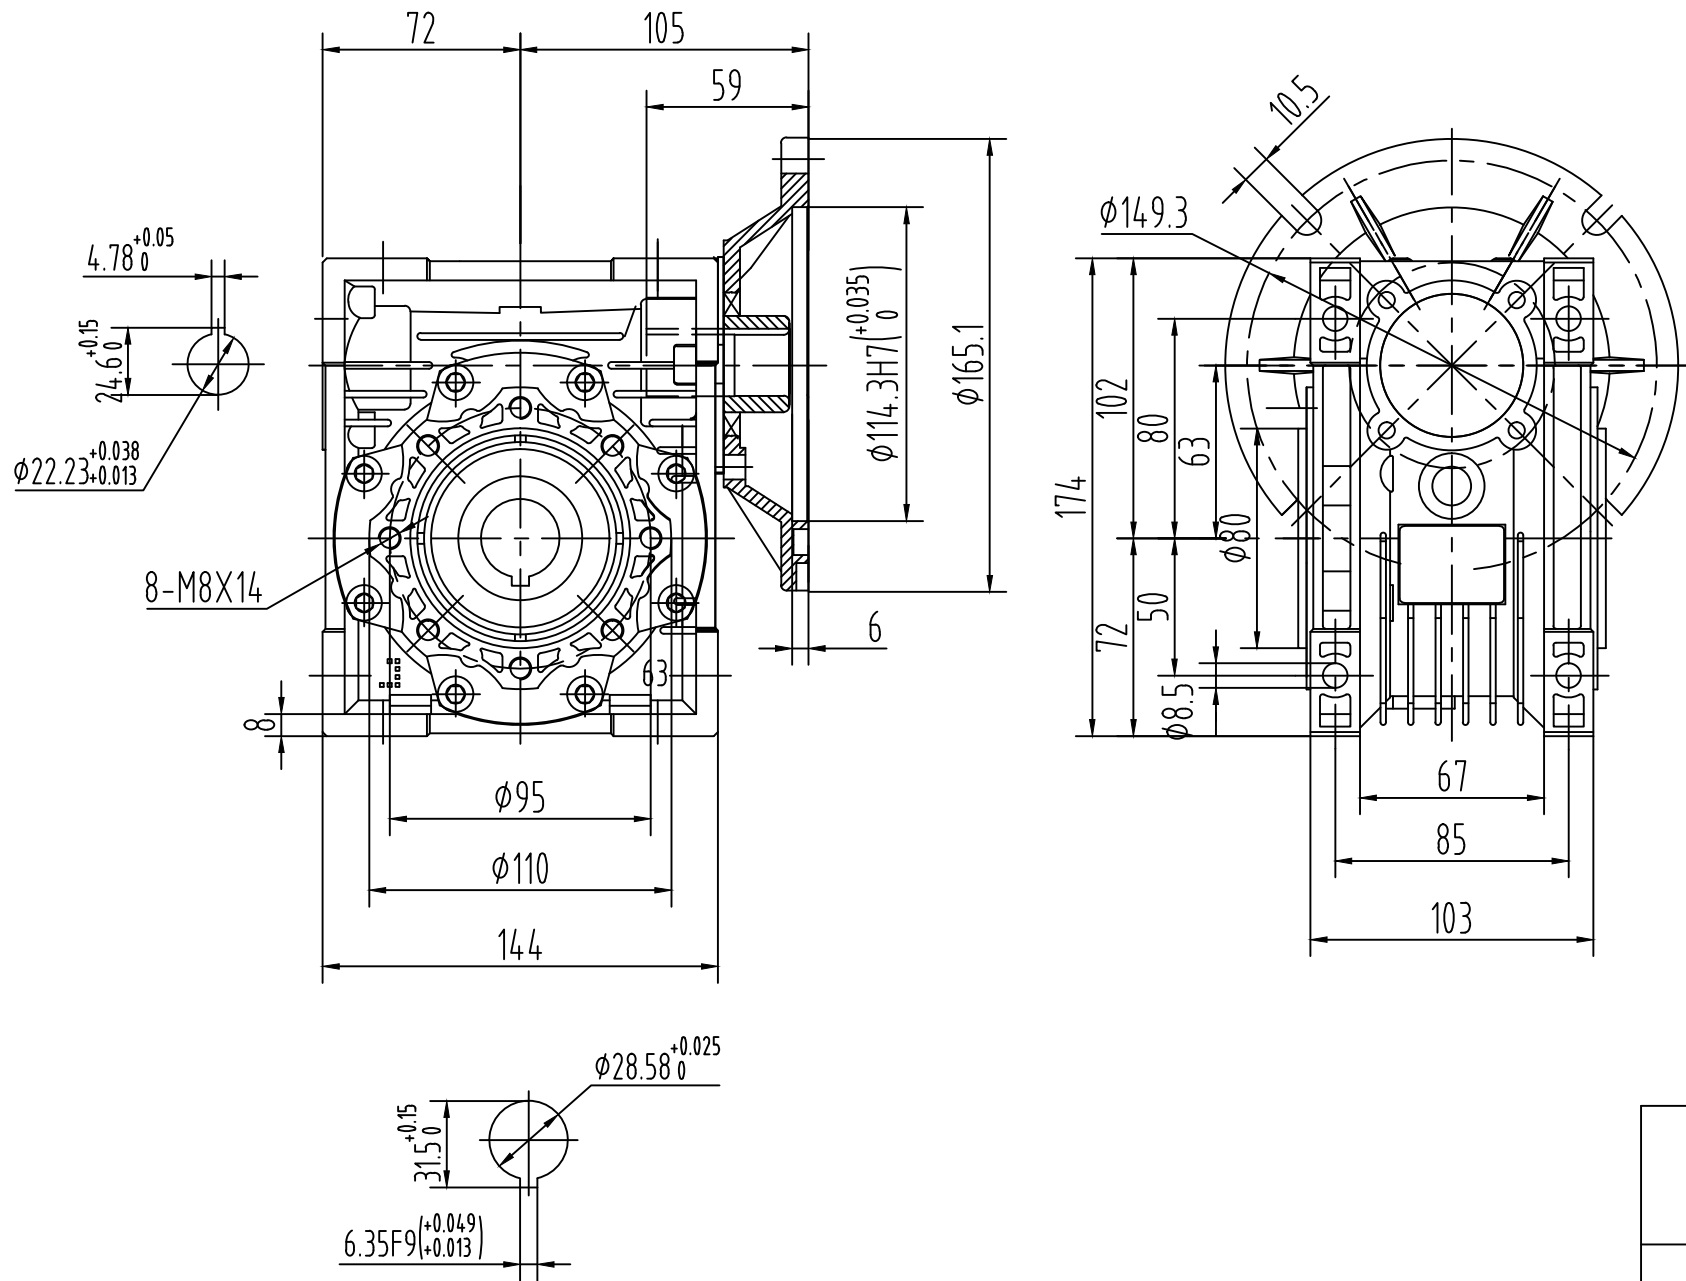

Model	JRWND63-140TC
Weight(Lb)	≈ 14

Worm Gear