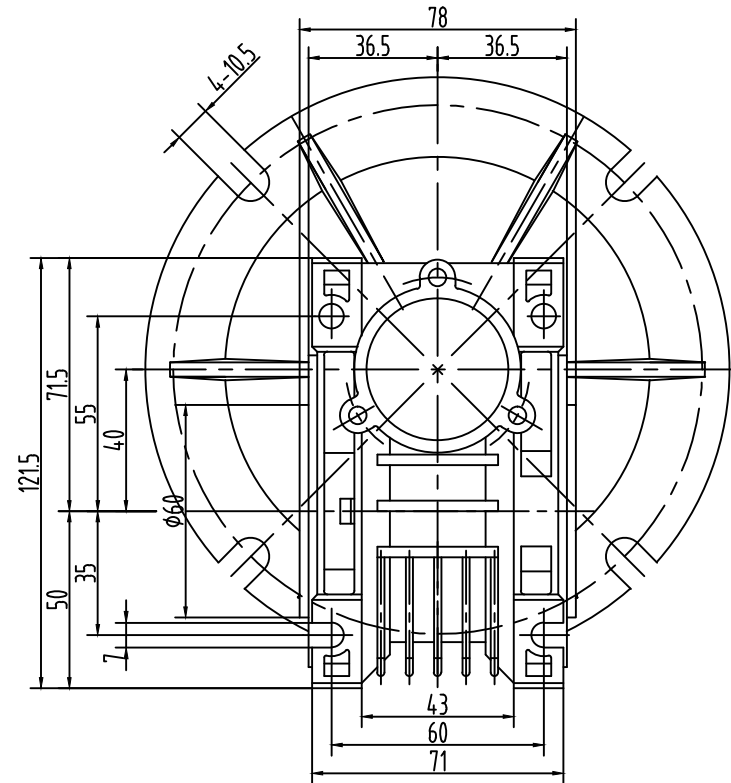

Model	JRWND40-56C
Weight(Lb)	≈ 5

Worm Gear