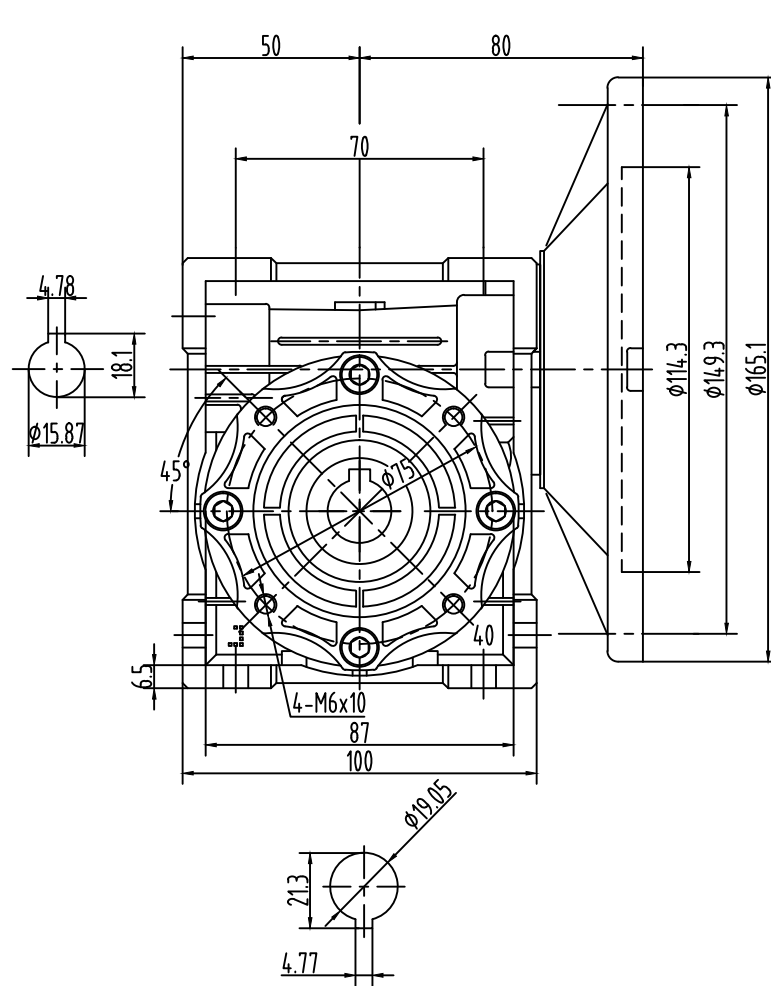

Model	JRWND40-56C
Weight(Lb)	≈ 5

Worm Gear