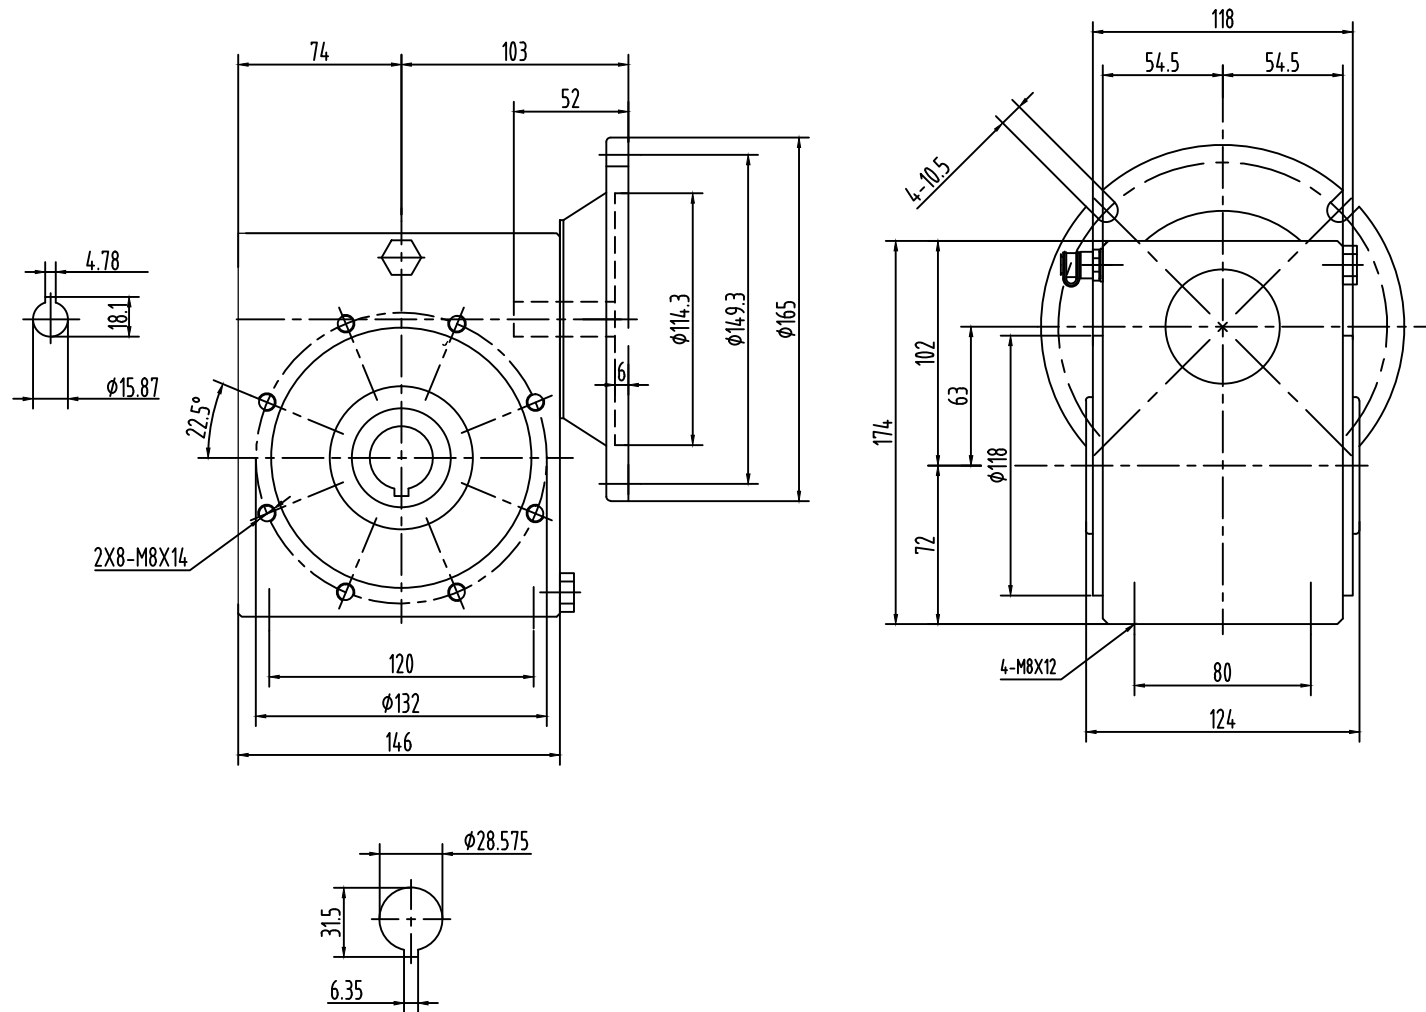

Model	JRESND63-56C
Weight(Lb)	≈ 30

**JIE**  
ASIA DRIVE

SS Worm Gear