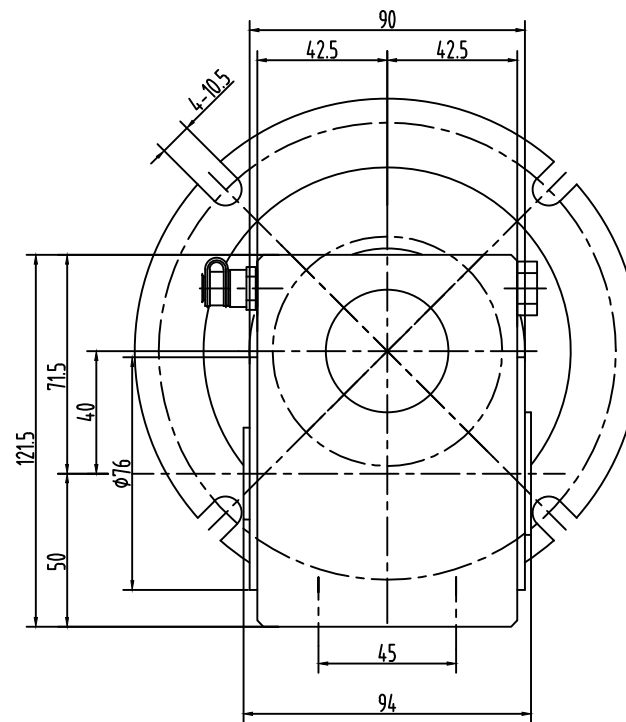

Model	JRESND40-56C
Weight(Lb)	≈ 10

JIE
ASIA-DRIVE

SS Worm Gear