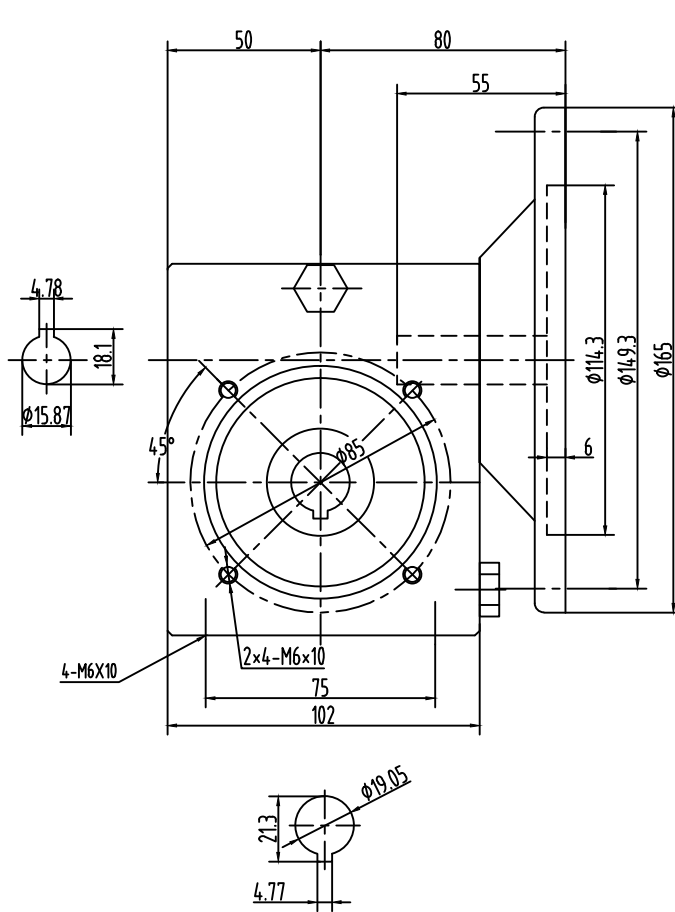

Model	JRESND40-56C
Weight(Lb)	≈ 10

JIE
ASIA-DRIVE

SS Worm Gear